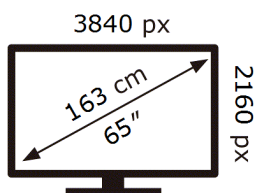

ENERG

SAMSUNG

UE65AU9000U

136 kWh/1000h

ABCDEF **G**

178 kWh/1000h

2019/2013