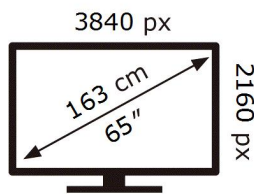

ENERG 

SAMSUNG

UE65AU9070U

136 kWh/1000h

ABCDEF **G**

HDR

178 kWh/1000h

2019/2013