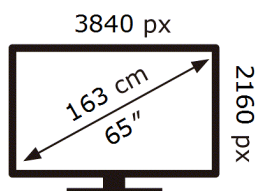

**ENERG** 

**SAMSUNG**

UE65BU8000U

**124** kWh/1000h

ABCDEF **G**

**182** kWh/1000h

2019/2013