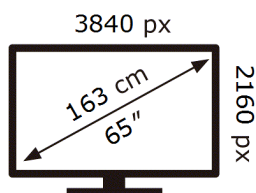

ENERG 

SAMSUNG

UE65BU8100U

124 kWh/1000h

ABCDEF **G**

182 kWh/1000h

2019/2013