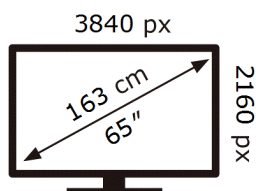

ENERGY

SAMSUNG

UE65BU8500U

124 kWh/1000h

ABCDEF **G**

182 kWh/1000h

2019/2013