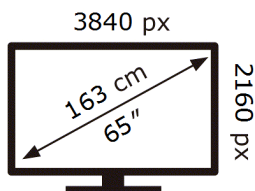

ENERG

SAMSUNG

UE65CU7200U

112 kWh/1000h

ABCDEF **G**

187 kWh/1000h

2019/2013