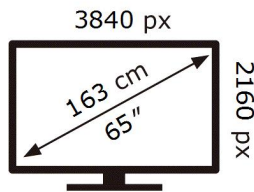

**ENERG**

**SAMSUNG**

UE65CU8002K

**108** kWh/1000h

ABCDEF **G**

**HDR**

**174** kWh/1000h

2019/2013