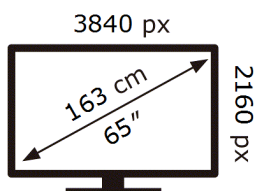

ENERG

SAMSUNG

UE65CU8100U

108 kWh/1000h

ABCDEF **G**

174 kWh/1000h

2019/2013