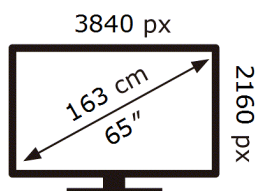

ENERG 

SAMSUNG

UE65CU8500U

108 kWh/1000h

ABCDEF **G**

174 kWh/1000h

2019/2013