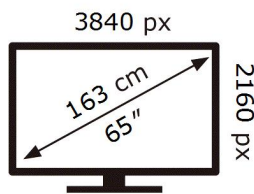

**ENERG** 

**SAMSUNG**

UE65CU8572U

**108** kWh/1000h

ABCDEF **G**

**174** kWh/1000h

2019/2013