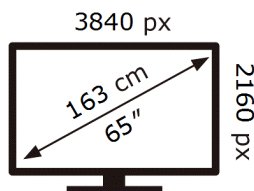

**ENERG** 

**SAMSUNG**

UE65DU7000U

**110** kWh/1000h

ABCDEF **G**

**169** kWh/1000h

2019/2013