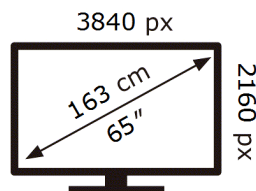

ENERG ⚡

Samsung

UE65DU7170U

110 kWh/1000h

ABCDEF **G**

169 kWh/1000h

2019/2013