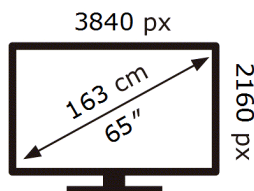

**ENERG** ⚡

Samsung

UE65DU7200U

**110** kWh/1000h

ABCDEF **G**

**169** kWh/1000h

2019/2013