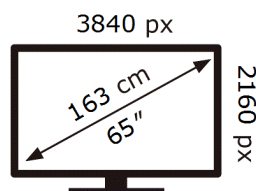

**ENERG** ⚡

Samsung

UE65DU8000U

**107** kWh/1000h

ABCDEF **G**

**164** kWh/1000h

2019/2013