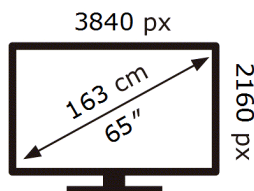

ENERG ⚡

Samsung

UE65DU8070U

107 kWh/1000h

ABCDEF **G**

164 kWh/1000h

2019/2013