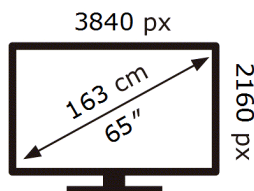

**ENERG** ⚡

Samsung

UE65DU8070U

**107** kWh/1000h

ABCDEF **G**

**164** kWh/1000h

2019/2013