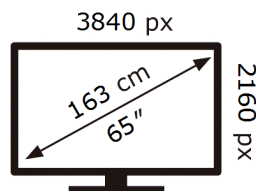

**ENERG** ⚡

Samsung

UE65DU8072U

**107** kWh/1000h

ABCDEF **G**

**164** kWh/1000h

2019/2013