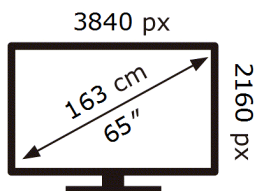

ENERG 

Samsung

UE65M74HAU

102 kWh/1000h

ABCDEF **G**

149 kWh/1000h

2019/2013