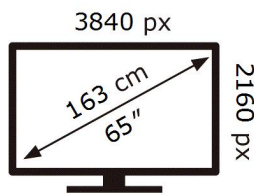

ENERG 

SAMSUNG

UE65TU7090S

115 kWh/1000h

ABCDEF **G**

158 kWh/1000h

2019/2013