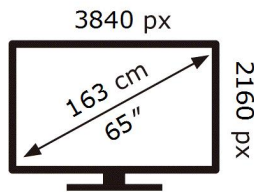

ENERG

SAMSUNG

UE65TU7170U

137 kWh/1000h

ABCDEF **G**

HDR

180 kWh/1000h

2019/2013