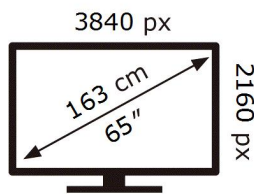

ENERG

SAMSUNG

UE65TU8000K

137 kWh/1000h

ABCDEF **G**

HDR

175 kWh/1000h

2019/2013