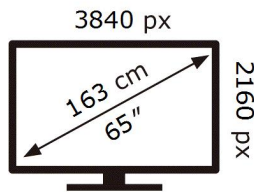

**ENERG**

**SAMSUNG**

UE65TU8502U

**137** kWh/1000h

ABCDEF **G**

**150** kWh/1000h

2019/2013