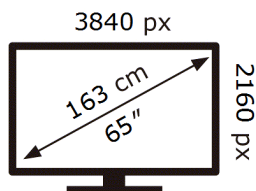

ENERG ⚡

Samsung

UE65U8070HU

102 kWh/1000h

ABCDEF **G**

149 kWh/1000h

2019/2013