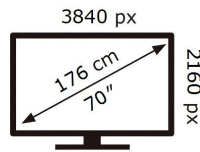

ENERGY

SAMSUNG

UE70AU7100U

151 kWh/1000h

ABCDEF **G**

208 kWh/1000h

2019/2013