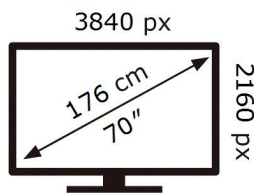

ENERG

SAMSUNG

UE70AU7170U

151 kWh/1000h

ABCDEF **G**

208 kWh/1000h

2019/2013