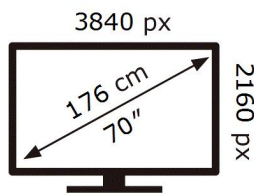

ENERG

SAMSUNG

UE70AU7175U

151 kWh/1000h

ABCDEF **G**

208 kWh/1000h

2019/2013