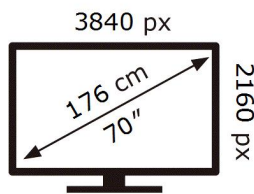

ENERG

SAMSUNG

UE70AU7190U

151 kWh/1000h

ABCDEF **G**

208 kWh/1000h

2019/2013