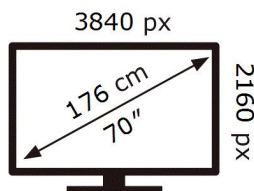

ENERG ⚡

SAMSUNG

UE70AU8000K

154 kWh/1000h

ABCDEF **G**

251 kWh/1000h

2019/2013