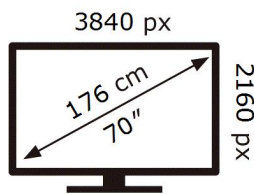

ENERG 

SAMSUNG

UE70AU8000U

154 kWh/1000h

ABCDEF **G**

251 kWh/1000h

2019/2013