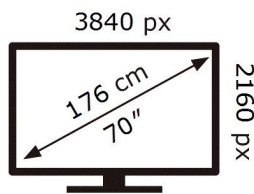

ENERG 

SAMSUNG

UE70AU8072U

154 kWh/1000h

ABCDEF **G**

251 kWh/1000h

2019/2013