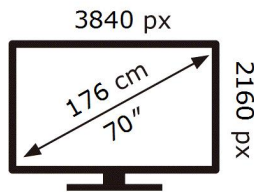

ENERG

SAMSUNG

UE70CU7170U

124 kWh/1000h

ABCDEF **G**

HDR

205 kWh/1000h

2019/2013