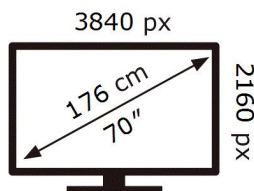

**ENERG**

**SAMSUNG**

UE70TU7020K

**152** kWh/1000h

ABCDEF **G**

**215** kWh/1000h

2019/2013