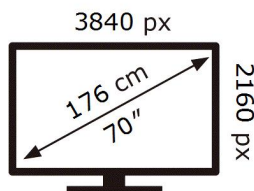

ENERG

SAMSUNG

UE70TU7020W

152 kWh/1000h

ABCDEF **G**

HDR

215 kWh/1000h

2019/2013