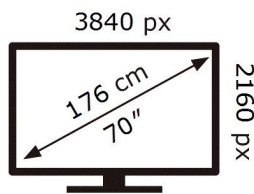

**ENERG**

**SAMSUNG**

UE70TU7090S

**152** kWh/1000h

ABCDEF **G**

**215** kWh/1000h

2019/2013