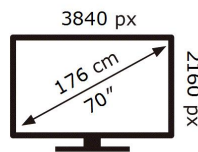

**ENERGY**

SAMSUNG

UE70TU7100U

**154** kWh/1000h

ABCDEF **G**

**217** kWh/1000h

2019/2013