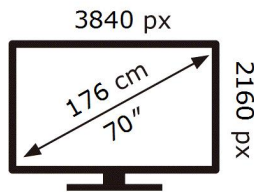

ENERG 

SAMSUNG

UE70TU7172U

161 kWh/1000h

ABCDEF **G**

217 kWh/1000h

2019/2013