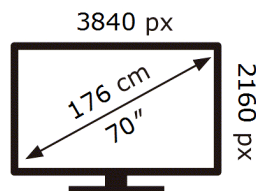

ENERG 

Samsung

UE70U8072HU

114 kWh/1000h

ABCDEF **G**

201 kWh/1000h

2019/2013