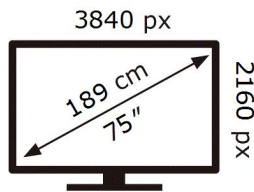

**ENERG**

**SAMSUNG**

UE75AU7170U

**155** kWh/1000h

ABCDEF **G**

**HDR**

**220** kWh/1000h

2019/2013