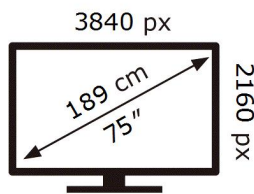

**ENERG** 

**SAMSUNG**

UE75AU9005K

**171** kWh/1000h

ABCDEF **G**

**234** kWh/1000h

2019/2013