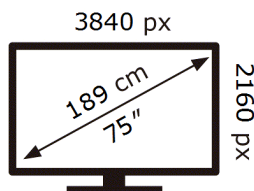

ENERG

SAMSUNG

UE75BU8000U

156 kWh/1000h

ABCDEF **G**

235 kWh/1000h

2019/2013