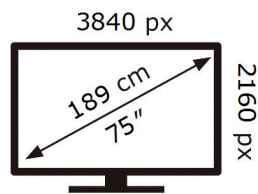

ENERG

SAMSUNG

UE75CU7190U

129 kWh/1000h

ABCDEF **G**

229 kWh/1000h

2019/2013