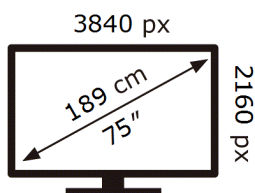

ENERG

SAMSUNG

UE75CU8000U

139 kWh/1000h

ABCDEF **G**

224 kWh/1000h

2019/2013