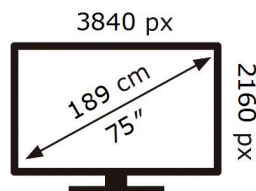

ENERG

SAMSUNG

UE75CU8002K

139 kWh/1000h

ABCDEF **G**

224 kWh/1000h

2019/2013