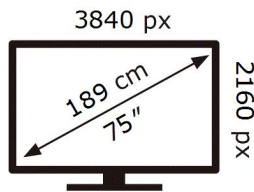

ENERG 

SAMSUNG

UE75DU7100K

139 kWh/1000h

ABCDEF **G**

HDR

178 kWh/1000h

2019/2013