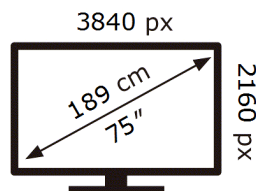

ENERG ⚡

Samsung

UE75DU7100K

139 kWh/1000h

ABCDEF **G**

178 kWh/1000h

2019/2013