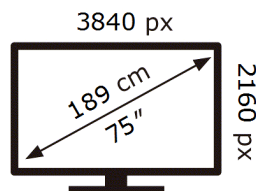

ENERG 

Samsung

UE75DU7100U

139 kWh/1000h

ABCDEF **G**

178 kWh/1000h

2019/2013