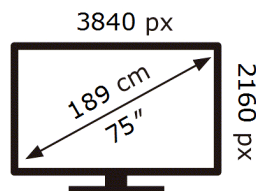

**ENERG** 

Samsung

UE75DU7170U

**139** kWh/1000h

ABCDEF **G**

**178** kWh/1000h

2019/2013