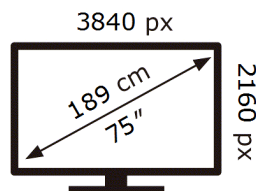

ENERG 

Samsung

UE75DU7190U

139 kWh/1000h

ABCDEF **G**

178 kWh/1000h

2019/2013