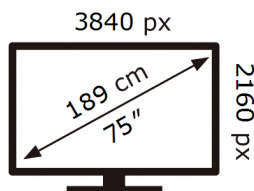

ENERG ⚡

Samsung

UE75DU8000K

137 kWh/1000h

ABCDEF **G**

227 kWh/1000h

2019/2013