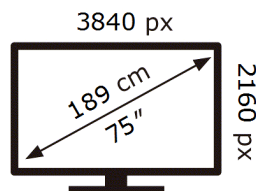

ENERG ⚡

Samsung

UE75DU8000U

137 kWh/1000h

ABCDEF **G**

227 kWh/1000h

2019/2013