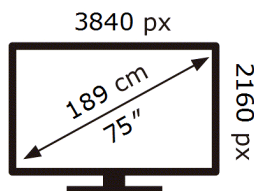

ENERG 

Samsung

UE75DU8002K

137 kWh/1000h

ABCDEF **G**

227 kWh/1000h

2019/2013